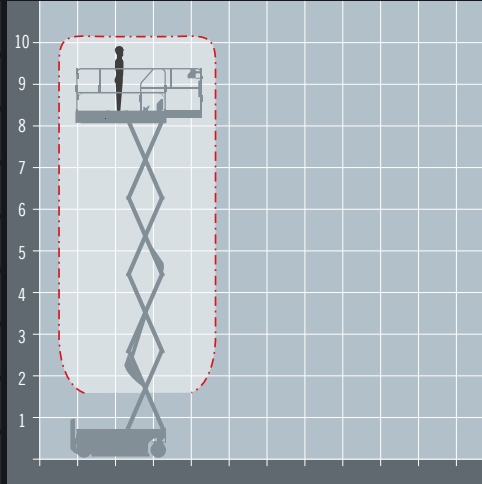

## Narrow electric scissor lift

REACH HEIGHT	10.1 m
PLATFORM HEIGHT	8.1 m
STOWED HEIGHT*	1.96 m
LENGTH	2.39 m
WIDTH	0.81 m
PLATFORM SIZE	2.25 x 0.81 m
EXTENDED SIZE	3.15 x 0.81 m
WEIGHT	2,062 kg
LIFT CAPACITY	380 kg

\*Stowed height shown is with the handrails folded.

The JCB S2632E electric scissor lift is fitted with non-marking tyres and is suitable for both indoor and outdoor use. As with all JCB electric scissors, it has easily collapsible guard rails and the roller supported deck extension can be operated with ease.